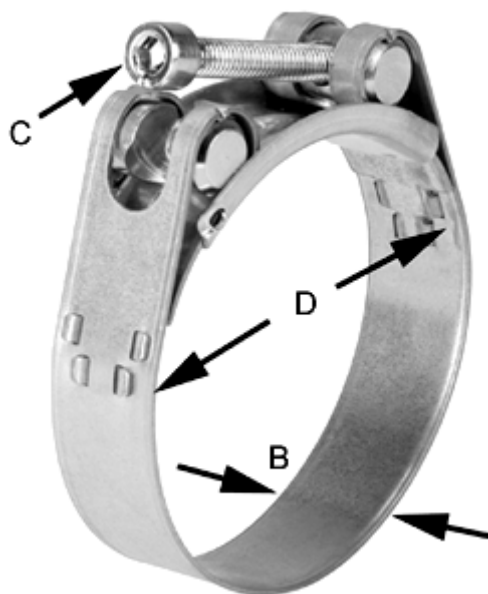

Article number: 025927181033

Description: Heavy Duty Clamp GBS M 33/18 W1 ISK QRC

Measures

C (screw type) = ISK
Diameter D = 31-34
Width B = 18